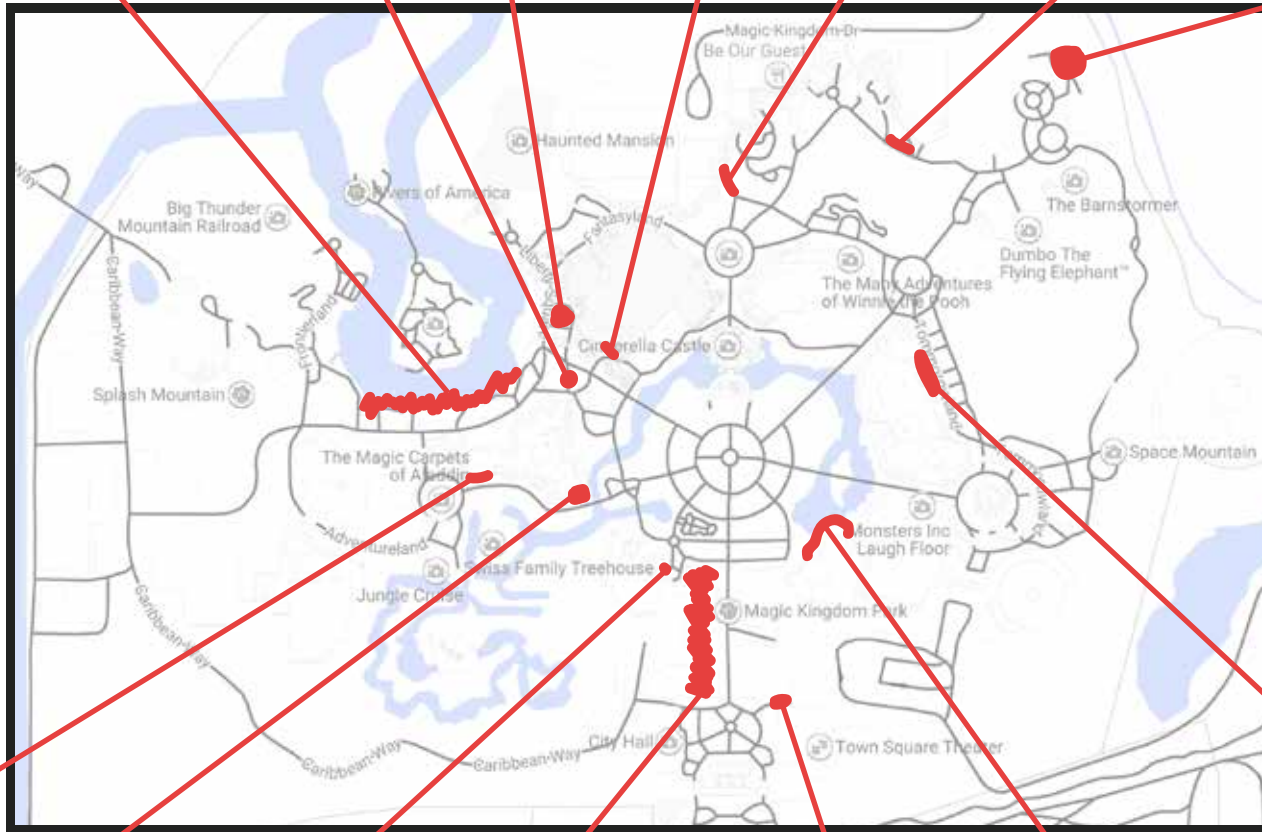

MAGIC KINGDOM: NAP MAP

by MouseClass

Frontierland

The boardwalk that connects Frontierland and Liberty Square

Liberty Square

Shade Under Trees

★ SHADY

Liberty Square Market

▲ SEATING

Behind King Triton is Seafarers Wood Carving

★ SHADY

Circus Tent

◆ QUIET

▲ SEATING

★ SHADY

- GROUPS
- ◆ QUIET
- ▲ SEATING
- ★ SHADY

Breezeway (seats 6 + stroller)

● GROUPS

▲ SEATING

Rafiki Meet and Greet (when unused)

● GROUPS

Interconnected shops

★ SHADY

Outside the Baby Center

▲ SEATING

★ SHADY

Between Uptown Jewelers and Crystal Arts

◆ QUIET

▲ SEATING

★ SHADY

Tomorrowland Terrace Restaurant

▲ SEATING